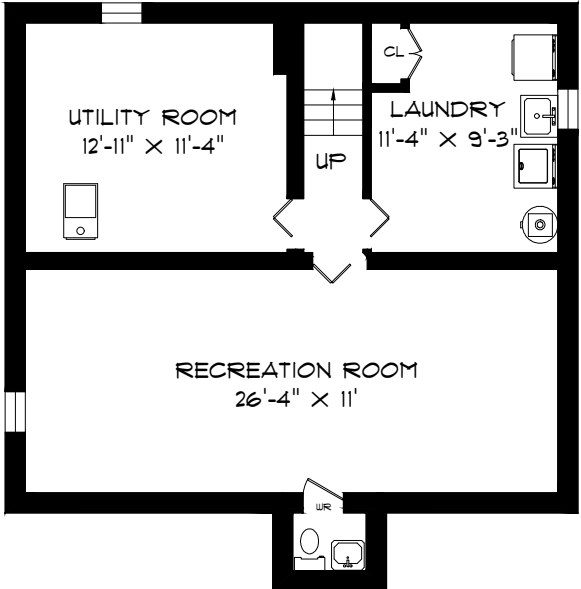

9 MEDONTE AVENUE

BASEMENT LEVEL
735 SQUARE FEET

MAIN FLOOR
695 SQUARE FEET

SECOND FLOOR
416 SQUARE FEET