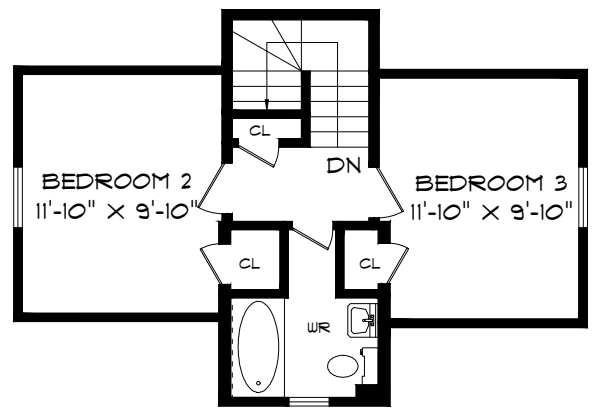

9 MEDONTE AVENUE

BASEMENT LEVEL
735 SQUARE FEET

MAIN FLOOR
695 SQUARE FEET

SECOND FLOOR
416 SQUARE FEET