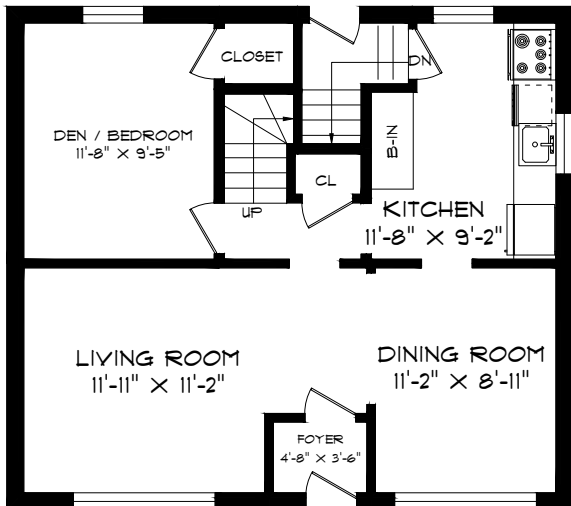

9 MEDONTE AVENUE

BASEMENT LEVEL
735 SQUARE FEET

MAIN FLOOR
695 SQUARE FEET

SECOND FLOOR
416 SQUARE FEET